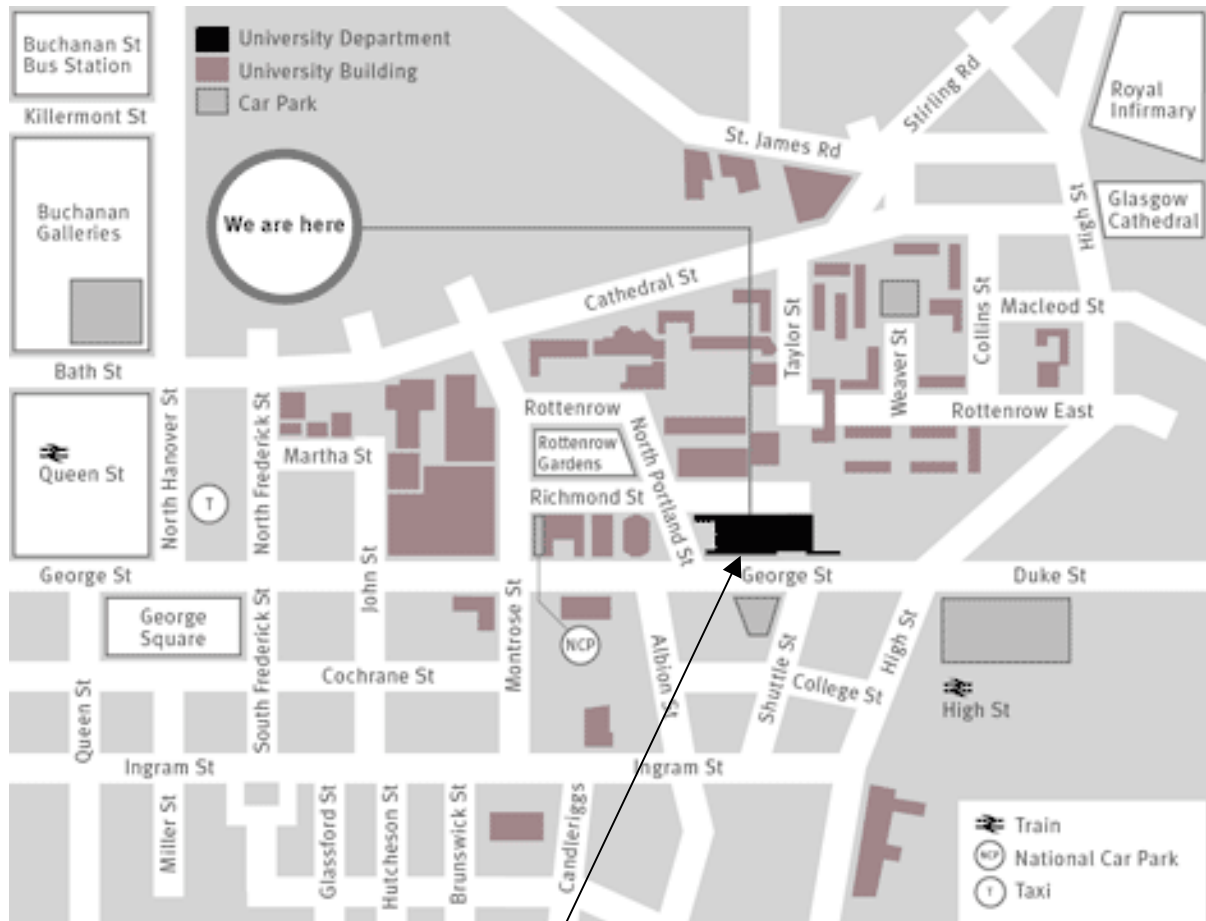

**ICE3 CONFERENCE  
21-23 March 2007**

The coach taking delegates to the Conference venue at Ross Priory will depart from the Centre for Academic Practice & Learning Enhancement (CAPLE) at **11.00 am**.

For those arriving early, a room will be available in CAPLE from 9.00 am for refreshments or to leave luggage for those wishing to explore Glasgow.

Centre for Academic Practice & Learning Enhancement (CAPLE)  
Level 2  
Graham Hills Building  
50 George Street  
Glasgow  
G1 1QE  
Tel: 0141 548 4064  
Email: [lynn.o-brien@strath.ac.uk](mailto:lynn.o-brien@strath.ac.uk)  
  
Ross Priory Tel: 01389 830398  
Winnock Hotel Tel: 01360 660245